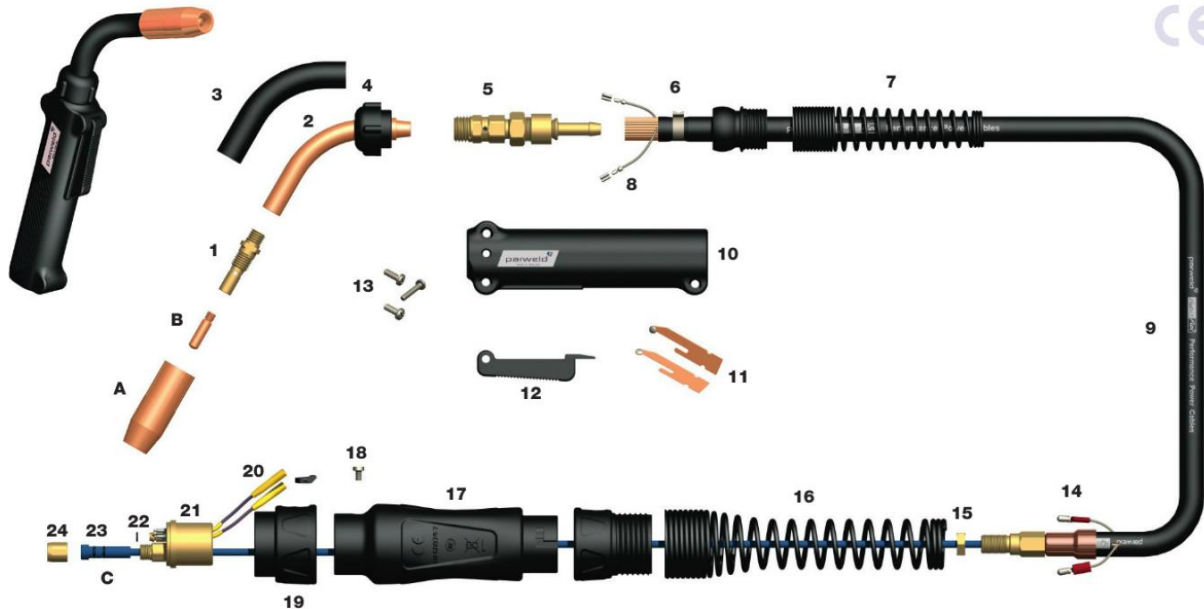

PA No. 1

Air Cooled MIG Welding Torch

Rating: 180A CO₂ 125A mixed gas @ 60% duty cycle, EN60974-7 .023"-.045"/0.6mm to 1.2mm wires

TWC

Model				
Stock Code	10ft	12ft	15ft	Model Description
1-10E	1-12E	1-15E		Welding Torch c/w Euro Fitting
1-10T	1-12T	1-15T		Welding Torch c/w Tweco Fitting

Nozzles	
Stock Code	Description
A 21-37	Nozzle Self Insulated 3/8"/10mm Bore
21-50*	Nozzle Self Insulated 1/2"/13mm Bore
21-62	Nozzle Self Insulated 5/8"/16mm Bore

Contact Tips	
Stock Code	Description
B 11-23	Contact Tip .023"/0.6mm ECU
11-30*	Contact Tip .030"/0.8mm ECU
11-40	Contact Tip .040"/1.0mm ECU
11-45	Contact Tip .045"/1.2mm ECU

Liners	
Stock Code	Description
C 42-3035-15*	Liner Conduit .030"-.035"/0.8-0.9mm x 15ft
42N-3035-15	Nylon Conduit .030"-.035"/0.8-0.9mm x 15ft
42-4045-15	Liner Conduit .040"-.045"/1.0-1.2mm x 15ft

A comprehensive range of alternate ends are available.
For more information please call the Sales Office.